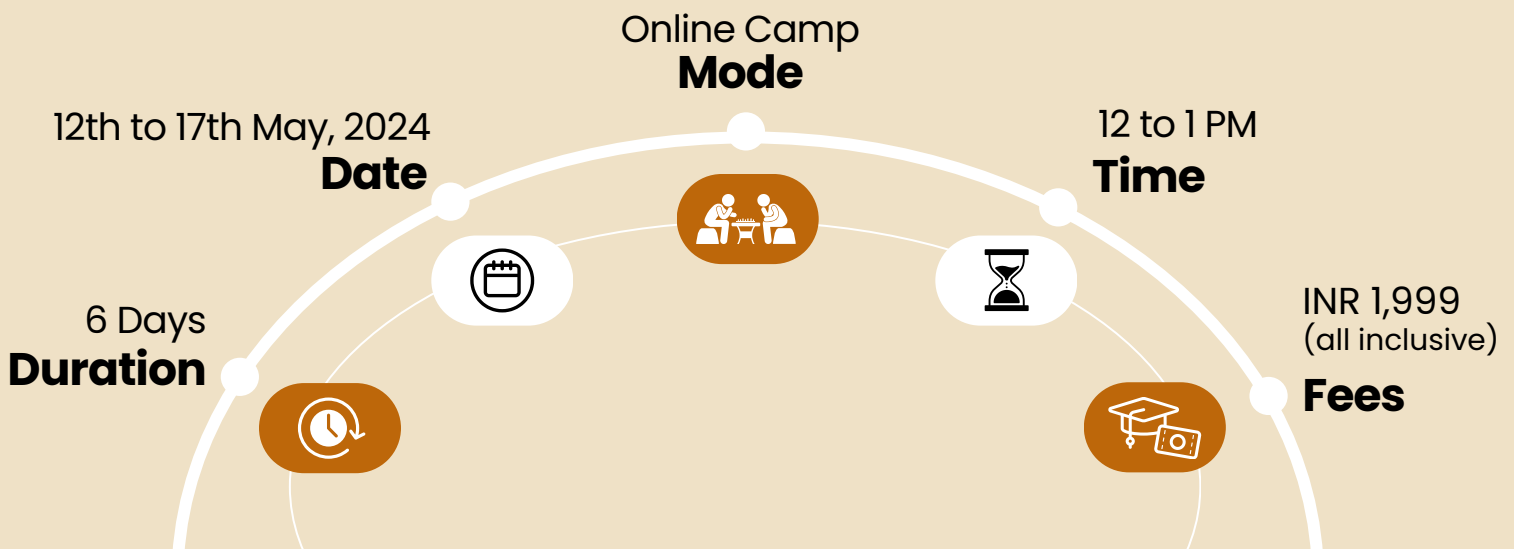

ENROLL NOW

Eligibility Criteria

Lichess Rating (1200-1850)

Chesscom rating (1000-1700)

FIDE Rating (1400-1500)

PI / II Students can Enroll

LIMITED SEATS